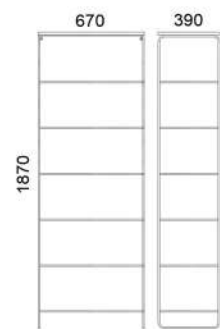

oak

STEEL COLOUR OPTIONS:

8xSTANDARD, 6xPREMIUM

p.114

Weight net/gross [kg] 34,2/39,3  
Cardboard box [cm] 70x43x163

M210F - Bookcase

SOLID WOOD OPTIONS:

oak