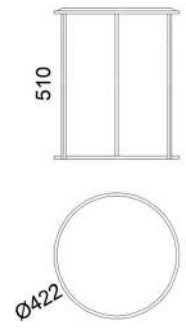

M179A - Side table