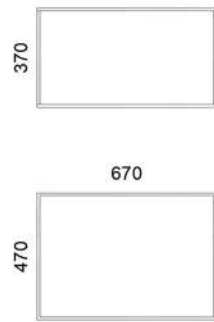

M178B - Coffee table