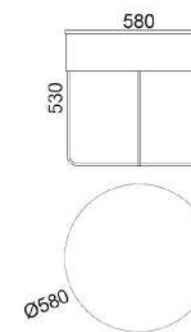

STEEL COLOUR OPTIONS:

Weight net/gross [kg]	9,0/10,6
Cardboard box [cm]	40x40x51

M251B - Pouf/Side table/Flowerbed

SOLID WOOD + UPHOLSTERY OPTIONS:

- oak + wool felt PISTACHIO
- oak + wool felt LAGOON

STEEL COLOUR OPTIONS:

Weight net/gross [kg]	8,3/9,9
Cardboard box [cm]	40x40x51

M252 - Coffee table/Flowerbed

SOLID WOOD OPTIONS:

- oak

STEEL COLOUR OPTIONS:

Weight net/gross [kg]	15,6/17,9
Cardboard box [cm]	60x60x56

M187B - Electric floor lamp