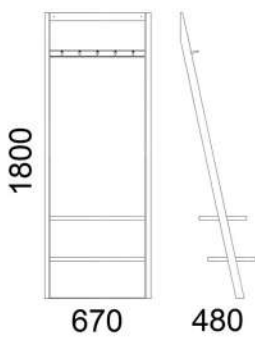

STEEL COLOUR OPTIONS:

8xSTANDARD, 6xPREMIUM ★

☞ p.114

Weight net/gross [kg]	13,6/16,0
Cardboard box [cm]	54x48x52

M110B - Wall hanger & shelves for shoes

SOLID WOOD OPTIONS:

- oak

STEEL COLOUR OPTIONS:

8xSTANDARD, 6xPREMIUM ★

☞ p.114

Weight net/gross [kg]	16,3/21,5
Cardboard box [cm]	72x10x190

M123 - Mirror

SOLID WOOD OPTIONS:

- oak

STEEL COLOUR OPTIONS:

8xSTANDARD, 6xPREMIUM ★