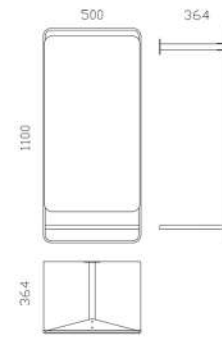

☞ p.114

Weight net/gross [kg]	19,2/22,2
Cardboard box [cm]	62x13x155

RECOMMENDED SET:

M123 + M124B

M124B - Wall hanger

SOLID WOOD OPTIONS:

- oak

STEEL COLOUR OPTIONS:

8xSTANDARD, 6xPREMIUM ★

☞ p.114

Weight net/gross [kg]	11,2/14,2
Cardboard box [cm]	37x35x155

RECOMMENDED SET:

M124B + M123

M124D - Wall hanger

SOLID WOOD OPTIONS:

- oak

STEEL COLOUR OPTIONS:

8xSTANDARD, 6xPREMIUM ★

☞ p.114

Weight net/gross [kg]	16,7/20,7
Cardboard box [cm]	36x48x175

M287 - Mirror & wall hanger

STEEL COLOUR OPTIONS:

8xSTANDARD, 6xPREMIUM ★

☞ p.114

Weight net/gross [kg]	12,7/16,0
Cardboard box [cm]	54x12x116

M272A - Coffee table

SOLID WOOD OPTIONS:

- oak
- stained oak

STEEL COLOUR OPTIONS:

8xSTANDARD, 6xPREMIUM ★

☞ p.114

Weight net/gross [kg] 21,0/25,0  
Cardboard box [cm] 94x93x39