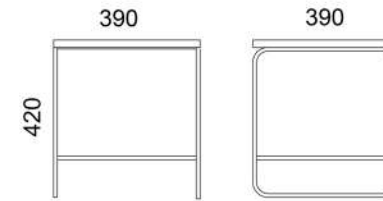

M293 - Stool

UPHOLSTERY OPTIONS:

wool felt PISTACHIO   
wool felt LAGOON

STEEL COLOUR OPTIONS:  
8xSTANDARD, 6xPREMIUM ★

GF p.114

Weight net/gross [kg] 3,6/6,1  
Cardboard box [cm] 43x43x45

M297 - Stool

UPHOLSTERY OPTIONS: