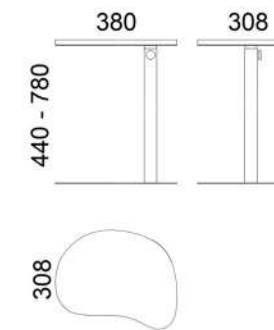

M120C - Side table

SOLID WOOD OR COMPACT PLATE

1. **SOLID WOOD OPTIONS:** oak, walnut, stained oak
2. **COMPACT PLATE OPTIONS:** blanc cristal, gris absolu, noir absolu

STEEL COLOUR OPTIONS: 8xSTANDARD, 6xPREMIUM ★
p.114
Weight net/gross [kg] 6,9/8,3
Cardboard box [cm] 34x41x48