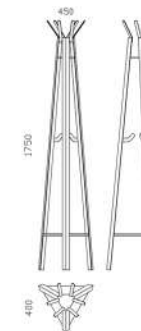

M044B - Standing hanger

STEEL COLOUR OPTIONS:
8xSTANDARD, 6xPREMIUM ★
p.114

Weight net/gross [kg] 13,5/18,0
Cardboard box [cm] 50x44x180