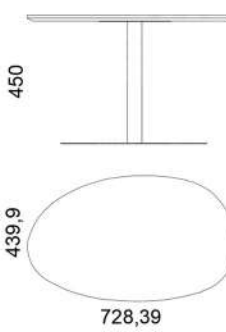

M186B - Coffee table/Side table