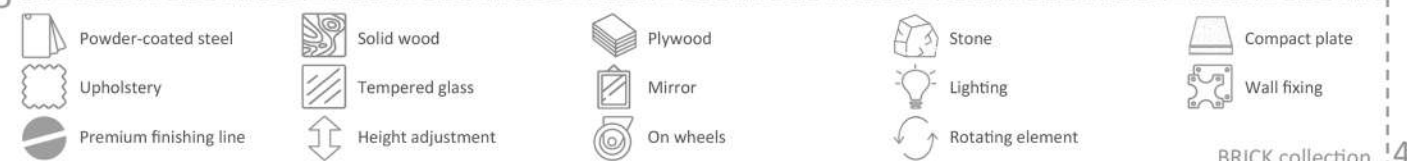

SOLID WOOD OPTIONS:

- oak
- stained oak

STEEL COLOUR OPTIONS:

8xSTANDARD, 6xPREMIUM ★

☞ p.114

Weight net/gross [kg] 21,0/25,0
Cardboard box [cm] 94x93x39

M271A - Coffee table

SOLID WOOD OPTIONS:

- oak
- stained oak

STEEL COLOUR OPTIONS:

8xSTANDARD, 6xPREMIUM ★

☞ p.114

Weight net/gross [kg] 14,1/17,6
Cardboard box [cm] 64x63x49

STONE OPTIONS:

- marble
- granite

STEEL COLOUR OPTIONS:

8xSTANDARD, 6xPREMIUM ★

☞ p.114

Weight-M net/gross [kg] 51,8/54,3
Weight-G net/gross [kg] 55,6/59,1
Cardboard box [cm] 94x93x39

M271B - Coffee table

SOLID WOOD OPTIONS:

- oak
- stained oak

STEEL COLOUR OPTIONS:

8xSTANDARD, 6xPREMIUM ★

☞ p.114

Weight net/gross [kg] 26,0/31,0
Cardboard box [cm] 94x93x49

SOLID WOOD OPTIONS:

- oak
- walnut

STEEL COLOUR OPTIONS:

8xSTANDARD, 6xPREMIUM ★

☞ p.114

Weight net/gross [kg] 28,0/31,5
Cardboard box [cm] 94x93x49

M271D - Coffee table

SOLID WOOD OPTIONS:

- oak
- stained oak

STEEL COLOUR OPTIONS:

8xSTANDARD, 6xPREMIUM ★

☞ p.114

Weight net/gross [kg] 41,0/47,5
Cardboard box [cm] 164x84x49

STONE OPTIONS:

- marble
- granite

STEEL COLOUR OPTIONS:

8xSTANDARD, 6xPREMIUM ★

☞ p.114

Weight-M net/gross [kg] 59,6/63,2
Weight-G net/gross [kg] 63,6/67,1
Cardboard box [cm] 94x93x49

SOLID WOOD OPTIONS:

- oak
- walnut

STEEL COLOUR OPTIONS:

8xSTANDARD, 6xPREMIUM ★

☞ p.114

Weight net/gross [kg] 38,0/44,5
Cardboard box [cm] 164x84x49