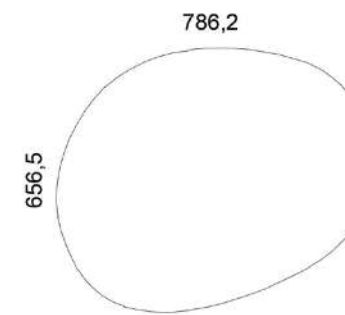

M190C - Mirror

Weight net/gross [kg]	5,2/6,7
Cardboard box [cm]	70x6x84