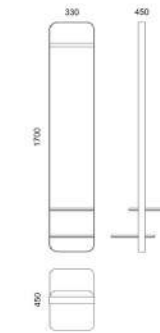

☞ p.114

Weight net/gross [kg]	19,2/22,2
Cardboard box [cm]	62x13x155

RECOMMENDED SET:

M123 + M124B

M124B - Wall hanger

SOLID WOOD OPTIONS:

- oak

STEEL COLOUR OPTIONS:

8xSTANDARD, 6xPREMIUM ★

☞ p.114

Weight net/gross [kg]	11,2/14,2
Cardboard box [cm]	37x35x155

RECOMMENDED SET:

M124B + M123

M124D - Wall hanger

SOLID WOOD OPTIONS:

- oak

STEEL COLOUR OPTIONS:

8xSTANDARD, 6xPREMIUM ★

☞ p.114

Weight net/gross [kg]	16,7/20,7
Cardboard box [cm]	36x48x175

M287 - Mirror & wall hanger

STEEL COLOUR OPTIONS:

8xSTANDARD, 6xPREMIUM ★

☞ p.114