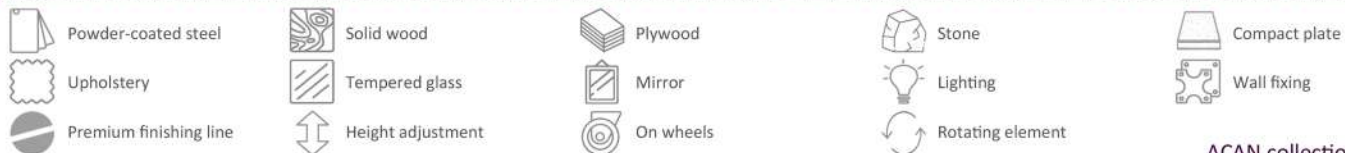

oak

COMPACT PLATE OPTIONS:

blanc cristal  
gris absolu  
noir absolu

STEEL COLOUR OPTIONS:

8xSTANDARD, 6xPREMIUM

€ p.114

Weight net/gross [kg] 8,8/10,3  
Cardboard box [cm] 33x33x67