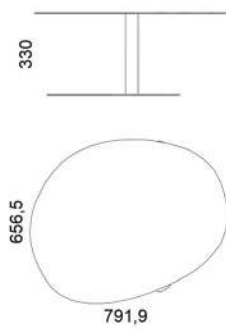

M185C - Coffee table/Side table

SOLID WOOD OPTIONS:

- oak
- walnut
- stained oak

STEEL COLOUR OPTIONS:

8xSTANDARD, 6xPREMIUM ★

☞ p.114

Weight net/gross [kg]	14,0/17,4
Cardboard box [cm]	83x69x39

M185C1 - Coffee table/Side table