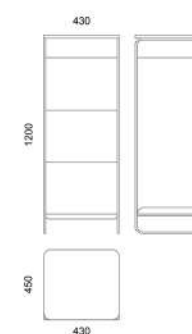

### M275A - Sideboard

**SOLID WOOD OPTIONS:**

oak

**STEEL COLOUR OPTIONS:**

8xSTANDARD, 6xPREMIUM ★

📄 p.114

Weight net/gross [kg] 52,0/56,0

Cardboard box [cm] 89x48x95

### M275E - Sideboard

**SOLID WOOD OPTIONS:**

oak

**STEEL COLOUR OPTIONS:**

8xSTANDARD, 6xPREMIUM ★

📄 p.114

Weight net/gross [kg] 43,0/47,0

Cardboard box [cm] 48x46x125