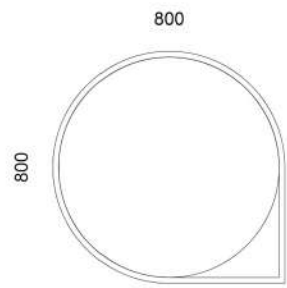

M281 - Mirror