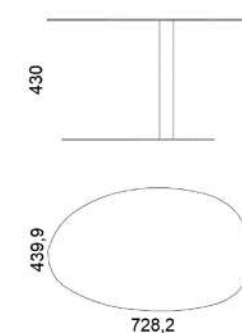

M185B1 - Coffee table/Side table

STEEL COLOUR OPTIONS:
8xSTANDARD, 6xPREMIUM ★

☞ p.114

Weight net/gross [kg]	9,6/12,2
Cardboard box [cm]	77x48x47

107

- Powder-coated steel
- Solid wood
- Plywood
- Stone
- Upholstery
- Tempered glass
- Mirror
- Lighting
- Premium finishing line
- Height adjustment
- On wheels
- Rotating element
- Compact plate
- Wall fixing