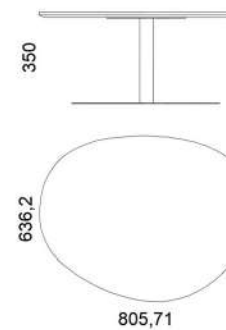

M186C - Coffee table/Side table