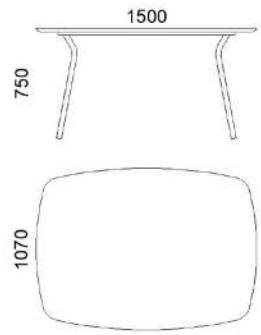

Weight net/gross [kg]	8,3/9,9
Cardboard box [cm]	40x40x51

M252 - Coffee table/Flowerbed

SOLID WOOD OPTIONS:

- oak

STEEL COLOUR OPTIONS:

Weight net/gross [kg]	15,6/17,9
Cardboard box [cm]	60x60x56

M187B - Electric floor lamp

BULB: E27 max. 60W

SOLID WOOD OPTIONS:

- oak

STEEL COLOUR OPTIONS:

Weight net/gross [kg]	14,0/19,2
Cardboard box [cm]	50x50x185

M250 - Table

SOLID WOOD OPTIONS:

oak

STEEL COLOUR OPTIONS:

8xSTANDARD, 6xPREMIUM

€ p.114

Weight net/gross [kg] 38,3/42,8  
Cardboard box [cm] 155x111x14

RECOMMENDED SET:

M250 + M249

M249 - Chair

PLYWOOD OPTIONS: