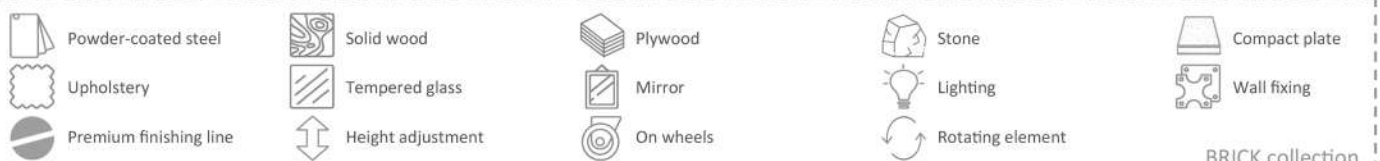

SOLID WOOD OPTIONS:

- oak
- stained oak

STEEL COLOUR OPTIONS:

8xSTANDARD, 6xPREMIUM ★

☞ p.114

Weight net/gross [kg] 21,0/25,0
Cardboard box [cm] 94x93x39

M271A - Coffee table

SOLID WOOD OPTIONS:

- oak
- stained oak

STEEL COLOUR OPTIONS:

8xSTANDARD, 6xPREMIUM ★

☞ p.114

Weight net/gross [kg] 14,1/17,6
Cardboard box [cm] 64x63x49

STONE OPTIONS:

- marble
- granite

STEEL COLOUR OPTIONS:

8xSTANDARD, 6xPREMIUM ★

☞ p.114

Weight-M net/gross [kg] 51,8/54,3
Weight-G net/gross [kg] 55,6/59,1
Cardboard box [cm] 94x93x39

M271B - Coffee table

SOLID WOOD OPTIONS:

- oak
- stained oak

STEEL COLOUR OPTIONS:

8xSTANDARD, 6xPREMIUM ★

☞ p.114

Weight net/gross [kg] 26,0/31,0
Cardboard box [cm] 94x93x49

SOLID WOOD OPTIONS:

- oak
- walnut

STEEL COLOUR OPTIONS:

8xSTANDARD, 6xPREMIUM ★

☞ p.114

Weight net/gross [kg] 28,0/31,5
Cardboard box [cm] 94x93x49

M271D - Coffee table

SOLID WOOD OPTIONS:

- oak
- stained oak

STEEL COLOUR OPTIONS:

8xSTANDARD, 6xPREMIUM ★

☞ p.114

Weight net/gross [kg] 41,0/47,5
Cardboard box [cm] 164x84x49

STONE OPTIONS:

- marble
- granite

STEEL COLOUR OPTIONS:

8xSTANDARD, 6xPREMIUM ★

☞ p.114

Weight-M net/gross [kg] 59,6/63,2
Weight-G net/gross [kg] 63,6/67,1
Cardboard box [cm] 94x93x49

SOLID WOOD OPTIONS:

- oak
- walnut

STEEL COLOUR OPTIONS:

8xSTANDARD, 6xPREMIUM ★

☞ p.114

Weight net/gross [kg] 38,0/44,5
Cardboard box [cm] 164x84x49