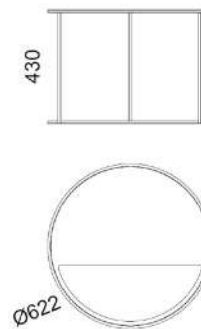

RECOMMENDED SET:

M181C - Coffee table

TEMPERED GLASS OPTIONS:

- transparent glass
- graphite glass

STEEL COLOUR OPTIONS:
8xSTANDARD, 6xPREMIUM ★

☞ p.114

Weight net/gross [kg]	10,2/14,0
Cardboard box [cm]	65x65x48

RECOMMENDED SET:

M181D - Coffee table