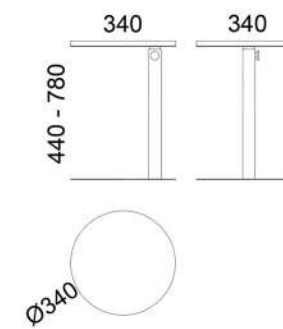

M120B - Side table

SOLID WOOD OR COMPACT PLATE

1. **SOLID WOOD OPTIONS:** oak, walnut, stained oak
2. **COMPACT PLATE OPTIONS:** blanc cristal, gris absolu, noir absolu

STEEL COLOUR OPTIONS: 8xSTANDARD, 6xPREMIUM ★
p.114
Weight net/gross [kg] 6,9/8,4
Cardboard box [cm] 37x37x48