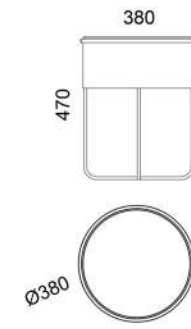

M251B - Pouf/Side table/Flowerbed