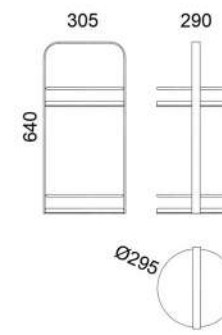

Weight net/gross [kg] 29,2/34,7  
Cardboard box [cm] 95x40x155

RECOMMENDED SET:

M266B + M266A

M182A - Side table

SOLID WOOD OR COMPACT PLATE

SOLID WOOD OPTIONS:

oak

COMPACT PLATE OPTIONS: