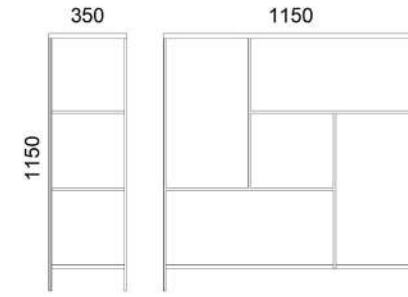

M277 - Stool

SOLID WOOD OPTIONS:

oak

STEEL COLOUR OPTIONS:

8xSTANDARD, 6xPREMIUM

€ p.114

Weight net/gross [kg] 7,4/11,0  
Cardboard box [cm] 43x43x99

RECOMMENDED SET:

M277 + M278

M266A - Bookcase

SOLID WOOD OPTIONS:

oak

STEEL COLOUR OPTIONS:

8xSTANDARD, 6xPREMIUM

€ p.114

Weight net/gross [kg] 28,5/35,0  
Cardboard box [cm] 120x40x120