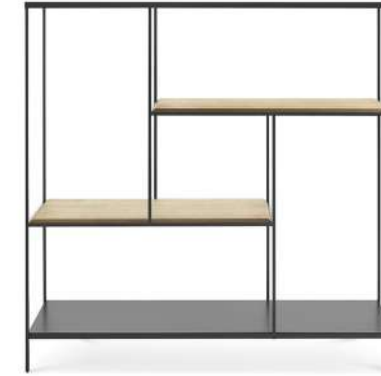

M266A - Bookcase