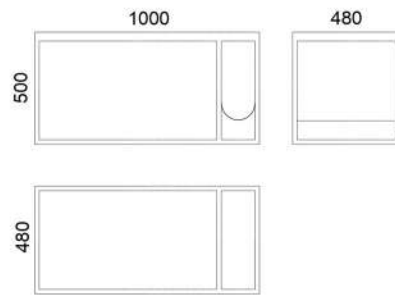

M072C - Coffee magazine table