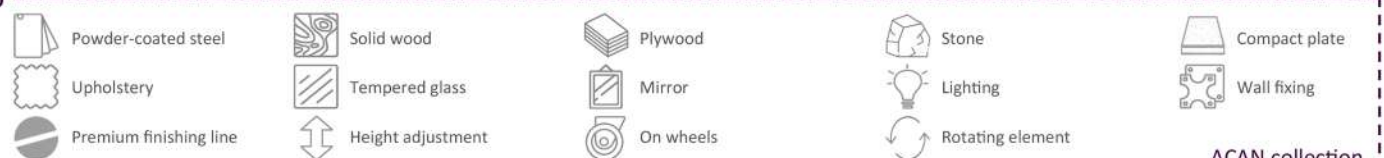

M179A - Side table

SOLID WOOD OPTIONS:

- oak
- walnut
- stained oak

STEEL COLOUR OPTIONS:

Weight net/gross [kg]	5,5/8,5
Cardboard box [cm]	45x45x55

M180A - Side table

SOLID WOOD OPTIONS:

- oak
- walnut
- stained oak

STEEL COLOUR OPTIONS:

Weight net/gross [kg]	7,8/10,3
Cardboard box [cm]	54x54x65

M280A - Side table

COMPACT PLATE OPTIONS:

- blanc cristal
- gris absolu
- noir absolu

STEEL COLOUR OPTIONS:

Weight net/gross [kg]	7,8/10,3
Cardboard box [cm]	52x52x53

M280B - Side table

STONE OPTIONS:

- marble
- granite

STEEL COLOUR OPTIONS:

Weight-M net/gross [kg]	17,8/21,0
Weight-G net/gross [kg]	19,0/22,2
Cardboard box [cm]	52x52x53

M251 - Pouf/Side table/Flowerbed

SOLID WOOD + UPHOLSTERY OPTIONS:

	OPTION 1:	OPTION 2:
oak + bouclé	WHITE 03	
oak + emoji	MOSAIC 04	SILVER 31
oak + persempra	401	407
oak + velvet	FRENCH 674 PIANO	
oak + wool	INDIGO 14	GRAY 02
oak + hamilton	2803	2820

STEEL COLOUR OPTIONS:

Weight net/gross [kg]	9,0/10,6
Cardboard box [cm]	40x40x51

M251B - Pouf/Side table/Flowerbed

SOLID WOOD + UPHOLSTERY OPTIONS:

- oak + wool felt PISTACHIO
- oak + wool felt LAGOON

STEEL COLOUR OPTIONS:

Weight net/gross [kg]	8,3/9,9
Cardboard box [cm]	40x40x51

M252 - Coffee table/Flowerbed

SOLID WOOD OPTIONS:

- oak

STEEL COLOUR OPTIONS:

Weight net/gross [kg]	15,6/17,9
Cardboard box [cm]	60x60x56

M187B - Electric floor lamp

BULB: E27 max. 60W

SOLID WOOD OPTIONS:

- oak

STEEL COLOUR OPTIONS:

Weight net/gross [kg]	14,0/19,2
Cardboard box [cm]	50x50x185