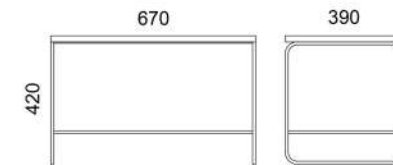

STEEL COLOUR OPTIONS:

8xSTANDARD, 6xPREMIUM

p.114

Weight net/gross [kg] 20,3/23,3  
Cardboard box [cm] 104x42x52

M210A - Hallway bench

SOLID WOOD OPTIONS:

oak

STEEL COLOUR OPTIONS: