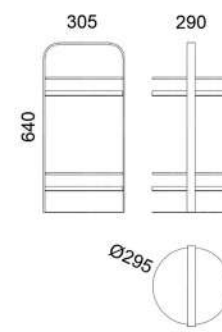

Weight net/gross [kg] 29,2/34,7  
Cardboard box [cm] 95x40x155

RECOMMENDED SET:

M266B + M266A

M182A - Side table

SOLID WOOD OR COMPACT PLATE

SOLID WOOD OPTIONS:

oak

COMPACT PLATE OPTIONS:

blanc cristal  
gris absolu  
noir absolu

STEEL COLOUR OPTIONS:

8xSTANDARD, 6xPREMIUM

€ p.114

Weight net/gross [kg] 7,1/8,6  
Cardboard box [cm] 33x33x67

M182B - Side table

SOLID WOOD OR COMPACT PLATE

SOLID WOOD OPTIONS: