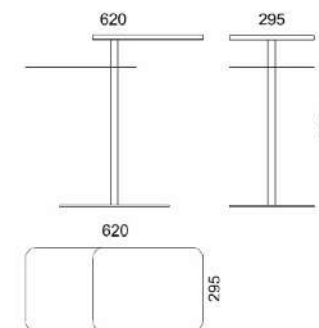

M006 - Side table

SOLID WOOD OR COMPACT PLATE

1. **SOLID WOOD OPTIONS:** oak, walnut, stained oak
2. **COMPACT PLATE OPTIONS:** blanc cristal, gris absolu, noir absolu

STEEL COLOUR OPTIONS: 8xSTANDARD, 6xPREMIUM ★
p.114
Weight net/gross [kg] 11,0/13,5
Cardboard box [cm] 33x65x65

27

Powder-coated steel	Solid wood	Plywood	Stone	Compact plate
Upholstery	Tempered glass	Mirror	Lighting	Wall fixing
Premium finishing line	Height adjustment	On wheels	Rotating element