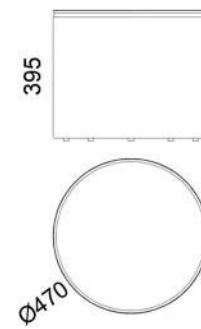

ACAN collection

M181A - Coffee table

SOLID WOOD OPTIONS:

- oak
- walnut
- stained oak

STEEL COLOUR OPTIONS:
8xSTANDARD, 6xPREMIUM ★

☞ p.114

Weight net/gross [kg]	9,4/12,4
Cardboard box [cm]	65x65x48

RECOMMENDED SET:

M231 - Pouf

UPHOLSTERY OPTIONS:

bouclé	emoji	persempra	velvet	wool	hamilton	OPTION 1:	OPTION 2:
						WHITE 03	SILVER 31
						MOSAIC 04	401 407
						FRENCH 674 PIANO	
						INDIGO 14	GRAY 02
						2803	2820

Weight net/gross [kg]	4,9/6,7
Cardboard box [cm]	49x49x42

RECOMMENDED SET:

M181C - Coffee table

TEMPERED GLASS OPTIONS:

- transparent glass
- graphite glass

STEEL COLOUR OPTIONS:
8xSTANDARD, 6xPREMIUM ★

☞ p.114

Weight net/gross [kg]	10,2/14,0
Cardboard box [cm]	65x65x48

RECOMMENDED SET:

M181D - Coffee table

STONE OPTIONS:

- marble
- granite

STEEL COLOUR OPTIONS:
8xSTANDARD, 6xPREMIUM ★

☞ p.114

Weight-M net/gross [kg]	25,8/29,0
Weight-G net/gross [kg]	27,6/30,8
Cardboard box [cm]	65x65x48

RECOMMENDED SET:

15

Powder-coated steel	Solid wood	Plywood	Stone	Compact plate
Upholstery	Tempered glass	Mirror	Lighting	Wall fixing
Premium finishing line	Height adjustment	On wheels	Rotating element