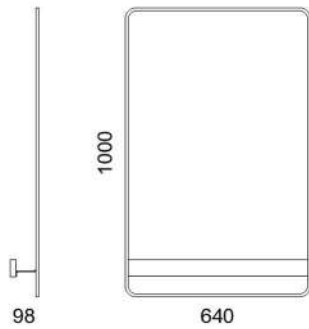

GF p.114

Weight net/gross [kg] 10,0/11,7  
Cardboard box [cm] 38x15x105

RECOMMENDED SET:

M267A + M268B

M267B - Mirror

SOLID WOOD OPTIONS:

oak

STEEL COLOUR OPTIONS:  
8xSTANDARD, 6xPREMIUM ★