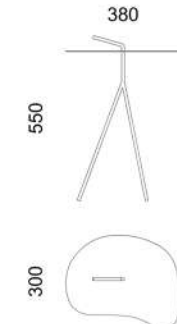

M233 - Side table

STEEL COLOUR OPTIONS:

8xSTANDARD, 6xPREMIUM ★  
 p.114  
 Weight net/gross [kg] 3,6/5,6  
 Cardboard box [cm] 44x44x59

M125C - Side table

STEEL COLOUR OPTIONS:

8xSTANDARD, 6xPREMIUM ★  
 p.114  
 Weight net/gross [kg] 3,0/4,8  
 Cardboard box [cm] 32x40x60