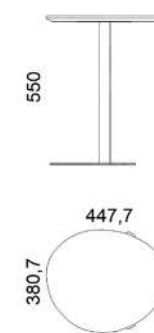

SOLID WOOD OPTIONS:

- oak
- walnut
- stained oak

STEEL COLOUR OPTIONS:
8xSTANDARD, 6xPREMIUM ★

☞ p.114

Weight net/gross [kg]	5,6/7,6
Cardboard box [cm]	48x42x59