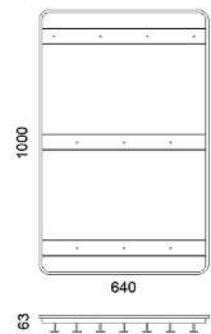

GF p.114

Weight net/gross [kg] 3,5/4,6  
Cardboard box [cm] 38x10x105

RECOMMENDED SET:

M268A + M267B

M268B - Wall hanger

SOLID WOOD OPTIONS:

oak

STEEL COLOUR OPTIONS:  
8xSTANDARD, 6xPREMIUM ★