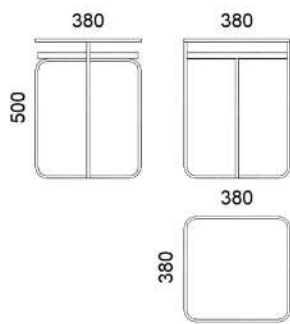

M194B - Side table