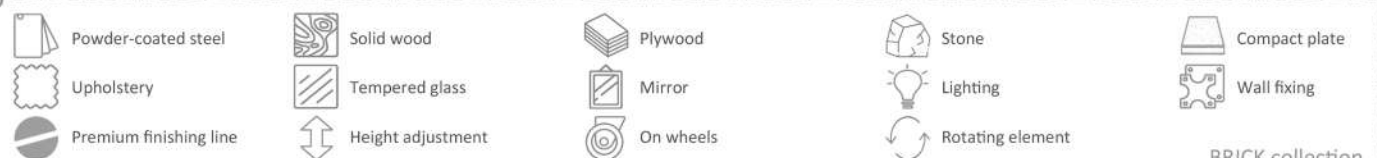

- marble
- granite

STEEL COLOUR OPTIONS:  
8xSTANDARD, 6xPREMIUM ★

GF p.114

Weight-M net/gross [kg] 17,1/19,3  
Weight-G net/gross [kg] 18,2/20,4  
Cardboard box [cm] 50x50x52

RECOMMENDED SET:

M177D + M175D