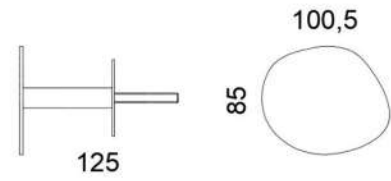

Weight net/gross [kg] 25,4/29,2  
Cardboard box [cm] 87x8x172

M256 - Flowerbed

**STEEL COLOUR OPTIONS:**  
8xSTANDARD, 6xPREMIUM ★  
p.114

Weight net/gross [kg] 6,4/7,6  
Cardboard box [cm] 82x18x34

M214A - Hanger