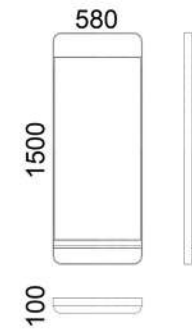

- oak
- walnut

STEEL COLOUR OPTIONS:

8xSTANDARD, 6xPREMIUM ★

☞ p.114

Weight net/gross [kg]	19,9/22,7
Cardboard box [cm]	82x52x42

M040B - Side table

SOLID WOOD OPTIONS:

- oak
- walnut

STEEL COLOUR OPTIONS:

8xSTANDARD, 6xPREMIUM ★

☞ p.114

Weight net/gross [kg]	13,6/16,0
Cardboard box [cm]	54x48x52

M110B - Wall hanger & shelves for shoes

SOLID WOOD OPTIONS:

- oak

STEEL COLOUR OPTIONS:

8xSTANDARD, 6xPREMIUM ★

☞ p.114

Weight net/gross [kg]	16,3/21,5
Cardboard box [cm]	72x10x190

M123 - Mirror

SOLID WOOD OPTIONS:

- oak

STEEL COLOUR OPTIONS:

8xSTANDARD, 6xPREMIUM ★