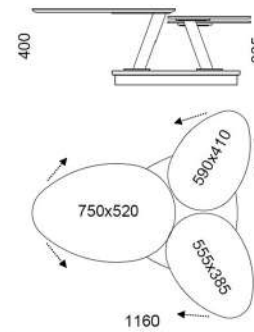

M253B - Coffee table

SOLID WOOD + TEMPERED GLASS OPTIONS:

- oak+graphite glass
- walnut+graphite glass

STEEL COLOUR OPTIONS:

8xSTANDARD, 6xPREMIUM ★

☞ p.114

Weight net/gross [kg]	53,0/57,8
Cardboard box [cm]	80x88x44