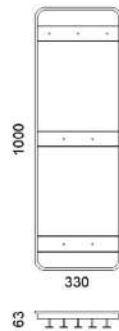

GF p.114

Weight net/gross [kg] 17,5/20,7  
Cardboard box [cm] 70x15x105

RECOMMENDED SET:

M267B + M268A

M268A - Wall hanger

SOLID WOOD OPTIONS:

oak

STEEL COLOUR OPTIONS:  
8xSTANDARD, 6xPREMIUM ★