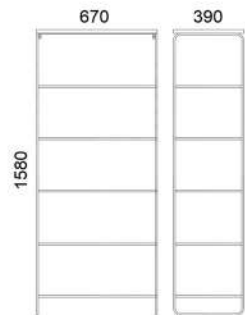

SOLID WOOD OPTIONS:

oak

STEEL COLOUR OPTIONS:

8xSTANDARD, 6xPREMIUM

p.114

Weight net/gross [kg] 33,0/37,2  
Cardboard box [cm] 104x43x105

M210E - Bookcase

SOLID WOOD OPTIONS: