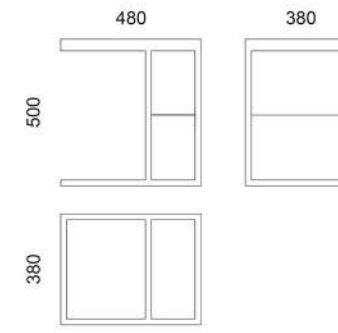

Weight net/gross [kg] 16,4/19,5  
Cardboard box [cm] 105x52x54

M289A - Coffee table

SOLID WOOD OR COMPACT PLATE

SOLID WOOD OPTIONS: COMPACT PLATE OPTIONS:

oak blanc cristal   
gris absolu   
noir absolu

STEEL COLOUR OPTIONS:  
8xSTANDARD, 6xPREMIUM ★  
p.114

Weight net/gross [kg] 18,0/21,5  
Cardboard box [cm] 125x64x34

M288A - Side table

SOLID WOOD OR COMPACT PLATE

SOLID WOOD OPTIONS: COMPACT PLATE OPTIONS:

oak blanc cristal   
gris absolu   
noir absolu

STEEL COLOUR OPTIONS:  
8xSTANDARD, 6xPREMIUM ★  
p.114