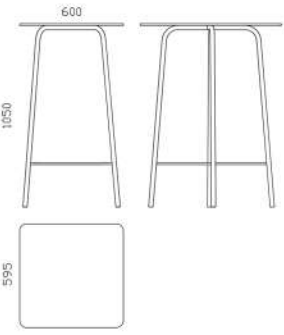

STEEL COLOUR OPTIONS:

8xSTANDARD, 6xPREMIUM

€ p.114

Weight net/gross [kg] 38,3/42,8  
Cardboard box [cm] 155x111x14

RECOMMENDED SET:

M250 + M249

M249 - Chair

PLYWOOD OPTIONS:

plywood MAHOGANY  
plywood CHESTNUT

STEEL COLOUR OPTIONS:

8xSTANDARD, 6xPREMIUM

€ p.114

Weight net/gross [kg] 6,0/8,7  
Cardboard box [cm] 46x58x88

RECOMMENDED SET:

M249 + M250

M278 - Table