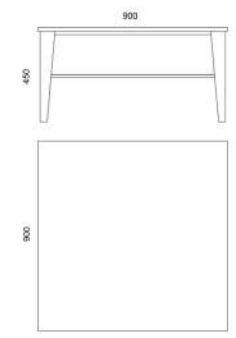

SOLID WOOD OPTIONS:

- oak
- stained oak

STEEL COLOUR OPTIONS:

8xSTANDARD, 6xPREMIUM ★

☞ p.114

Weight net/gross [kg] 26,0/31,0  
Cardboard box [cm] 94x93x49

M273A - Coffee table

SOLID WOOD OPTIONS: