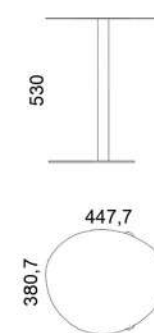

M185A1 - Side table

STEEL COLOUR OPTIONS:
8xSTANDARD, 6xPREMIUM ★

☞ p.114

Weight net/gross [kg]	5,5/7,5
Cardboard box [cm]	48x42x56