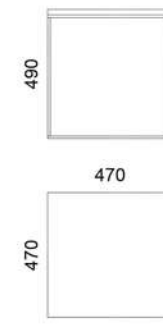

GF p.114

Weight-M net/gross [kg] 11,7/13,3  
Weight-G net/gross [kg] 12,4/14,0  
Cardboard box [cm] 40x40x44

RECOMMENDED SET:

M175D + M177D

M177A - Side table

SOLID WOOD OR COMPACT PLATE

SOLID WOOD OPTIONS: COMPACT PLATE OPTIONS: