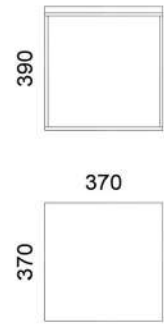

8xSTANDARD, 6xPREMIUM ★

☞ p.114

Weight net/gross [kg] 38,0/44,5  
Cardboard box [cm] 164x84x49

M175A - Side table

SOLID WOOD OR COMPACT PLATE

SOLID WOOD OPTIONS: COMPACT PLATE OPTIONS:

- oak
- blanc cristal
- gris absolu
- noir absolu