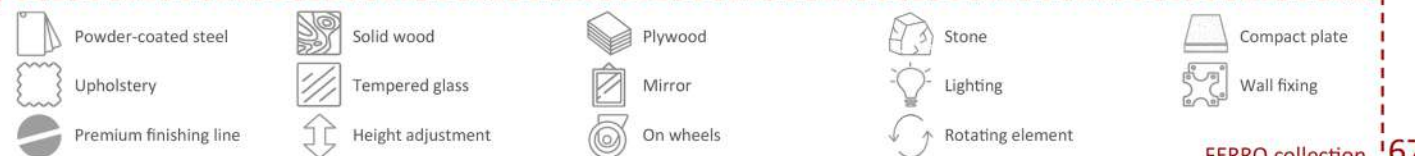

M291 - Mirror

STEEL COLOUR OPTIONS:
8xSTANDARD, 6xPREMIUM ★
p.114

Weight net/gross [kg]	7,1/9,1
Cardboard box [cm]	6x49x109

M236 - Console table

PREMIUM FINISHING LINE

SOLID WOOD OPTIONS: STEEL LINE:

oak		+ GOLDEN LINE
walnut		+ RED LINE
stained oak		+ WHITE LINE

STEEL COLOUR OPTIONS:
8xSTANDARD, 6xPREMIUM ★
p.114

Weight net/gross [kg]	21,0/25,1
Cardboard box [cm]	110x95x42

M234A - Side table

PREMIUM FINISHING LINE

SOLID WOOD OPTIONS: STEEL LINE:

oak		+ GOLDEN LINE
walnut		+ RED LINE
stained oak		+ WHITE LINE

STEEL COLOUR OPTIONS:
8xSTANDARD, 6xPREMIUM ★
p.114

Weight net/gross [kg]	6,7/8,5
Cardboard box [cm]	33x43x68

M234B - Side table

PREMIUM FINISHING LINE

SOLID WOOD OPTIONS: STEEL LINE:

oak		+ GOLDEN LINE
walnut		+ RED LINE
stained oak		+ WHITE LINE

STEEL COLOUR OPTIONS:
8xSTANDARD, 6xPREMIUM ★
p.114

Weight net/gross [kg]	7,3/9,1
Cardboard box [cm]	28x48x68

M294A - Coffee table

STONE OPTIONS:

marble	
granite	

STEEL COLOUR OPTIONS:
8xSTANDARD, 6xPREMIUM ★
p.114

Weight-M net/gross [kg]	58,0/61,5
Weight-G net/gross [kg]	62,5/66,0
Cardboard box [cm]	94x95x34

M294B - Coffee table

STONE OPTIONS:

marble	
granite	

STEEL COLOUR OPTIONS:
8xSTANDARD, 6xPREMIUM ★
p.114

Weight-M net/gross [kg]	61,7/66,2
Weight-G net/gross [kg]	65,7/70,2
Cardboard box [cm]	120x79x34

M295A - Coffee table

PREMIUM FINISHING LINE

SOLID WOOD OPTIONS: STEEL LINE:

oak		+ GOLDEN LINE
walnut		+ RED LINE
stained oak		+ WHITE LINE

STEEL COLOUR OPTIONS:
8xSTANDARD, 6xPREMIUM ★
p.114

Weight net/gross [kg]	23,3/28,8
Cardboard box [cm]	120x80x50

M295B - Coffee table set

PREMIUM FINISHING LINE

SOLID WOOD OPTIONS: STEEL LINE:

oak		+ GOLDEN LINE
walnut		+ RED LINE
stained oak		+ WHITE LINE

STEEL COLOUR OPTIONS:
8xSTANDARD, 6xPREMIUM ★
p.114

Weight net/gross [kg]	34,7/43,5
Cardboard box [cm]	120x80x50