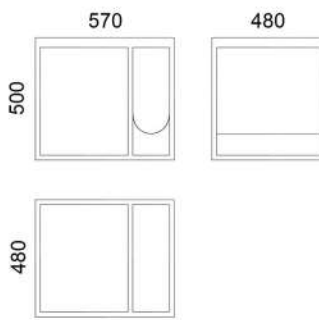

M072B - Side magazine table