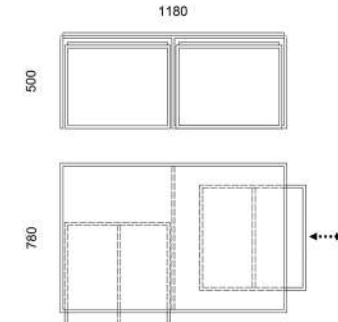

M274B - Coffee table set

SOLID WOOD OPTIONS:

1. oak

STEEL COLOUR OPTIONS:
8xSTANDARD, 6xPREMIUM ★

📄 p.114

Weight net/gross [kg] 36,0/53,0
Cardboard box [cm] 81x54x124