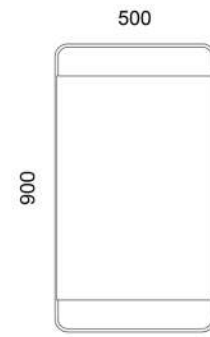

GF p.114

Weight net/gross [kg] 5,2/7,1  
Cardboard box [cm] 70x10x105

RECOMMENDED SET:

M268B + M267A

M296 - Mirror

STEEL COLOUR OPTIONS:  
8xSTANDARD, 6xPREMIUM ★

GF p.114

Weight net/gross [kg] 7,6/10,3  
Cardboard box [cm] 54x6x94