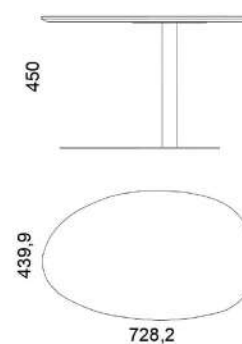

M185B - Coffee table/Side table

SOLID WOOD OPTIONS:

- oak
- walnut
- stained oak

STEEL COLOUR OPTIONS:
8xSTANDARD, 6xPREMIUM ★

☞ p.114

Weight net/gross [kg]	9,3/11,9
Cardboard box [cm]	77x48x49