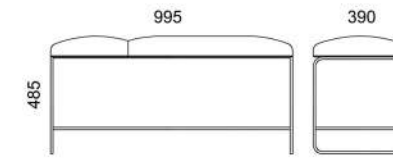

STEEL COLOUR OPTIONS:

8xSTANDARD, 6xPREMIUM

p.114

Weight net/gross [kg] 39,0/44,8  
Cardboard box [cm] 70x43x192

M209B - Hallway bench

SOLID WOOD + UPHOLSTERY OPTIONS:

	OPTION 1:	OPTION 2:
oak + bouclé	WHITE 03	
oak + emoji	MOSAIC 04	SILVER 31
oak + persempra	401	407
oak + velvet	FRENCH 674 PIANO	
oak + wool	INDIGO 14	GRAY 02
oak + hamilton	2803	2820