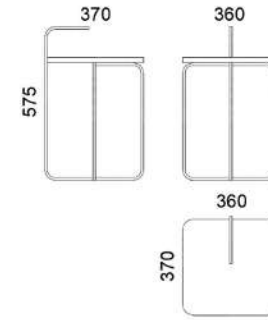

M196B - Side table