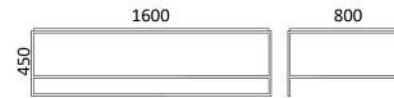

- oak
- walnut

STEEL COLOUR OPTIONS:

8xSTANDARD, 6xPREMIUM ★

☞ p.114

Weight net/gross [kg] 28,0/31,5  
Cardboard box [cm] 94x93x49

M271D - Coffee table

SOLID WOOD OPTIONS:

- oak
- stained oak