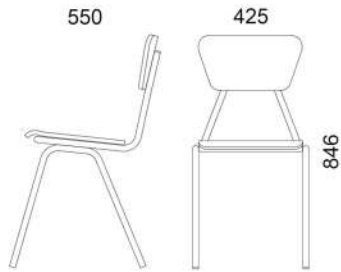

BULB: E27 max. 60W

SOLID WOOD OPTIONS:

- oak

STEEL COLOUR OPTIONS:

Weight net/gross [kg]	14,0/19,2
Cardboard box [cm]	50x50x185

M250 - Table

SOLID WOOD OPTIONS:

oak

STEEL COLOUR OPTIONS:

8xSTANDARD, 6xPREMIUM

€ p.114

Weight net/gross [kg] 38,3/42,8  
Cardboard box [cm] 155x111x14

RECOMMENDED SET:

M250 + M249

M249 - Chair

PLYWOOD OPTIONS: