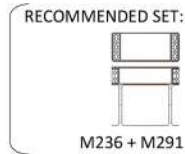

M236 - Console table

PREMIUM FINISHING LINE

**SOLID WOOD OPTIONS: STEEL LINE:**

oak		+ GOLDEN LINE
walnut		+ RED LINE
stained oak		+ WHITE LINE

**STEEL COLOUR OPTIONS:**  
8xSTANDARD, 6xPREMIUM ★  
p.114

Weight net/gross [kg]	21,0/25,1
Cardboard box [cm]	110x95x42