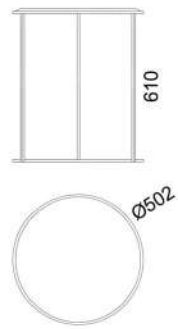

M179A - Side table

SOLID WOOD OPTIONS:

- oak
- walnut
- stained oak

STEEL COLOUR OPTIONS:

Weight net/gross [kg]	5,5/8,5
Cardboard box [cm]	45x45x55

M180A - Side table

SOLID WOOD OPTIONS:

- oak
- walnut
- stained oak

STEEL COLOUR OPTIONS:

Weight net/gross [kg]	7,8/10,3
Cardboard box [cm]	54x54x65

M280A - Side table

COMPACT PLATE OPTIONS:

- blanc cristal
- gris absolu
- noir absolu

STEEL COLOUR OPTIONS:

Weight net/gross [kg]	7,8/10,3
Cardboard box [cm]	52x52x53