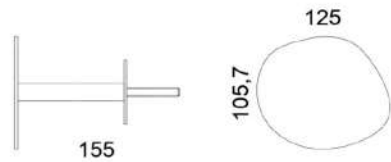

M214B - Hanger