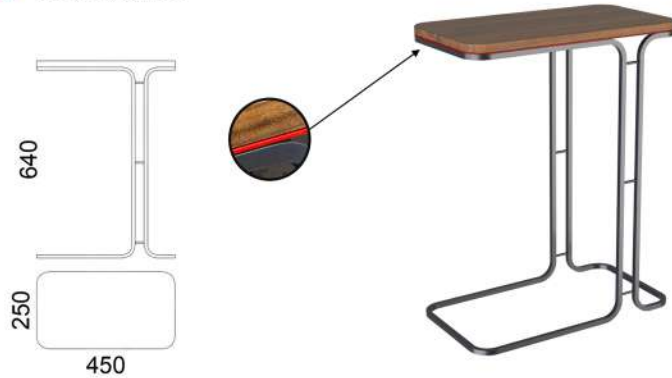

M234B - Side table

PREMIUM FINISHING LINE