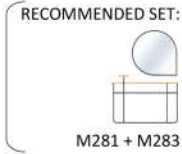

STEEL COLOUR OPTIONS:
8xSTANDARD, 6xPREMIUM ★
p.114

Weight net/gross [kg] 10,7/12,2
Cardboard box [cm] 84x6x84