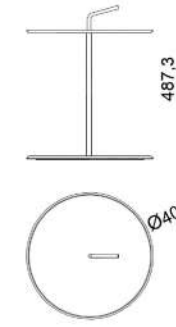

M196B - Side table

SOLID WOOD OPTIONS:

- oak
- walnut
- stained oak

8xSTANDARD, 6xPREMIUM ★  
 p.114  
 Weight net/gross [kg] 4,7/6,5  
 Cardboard box [cm] 40x40x62

M213 - Side table

STEEL COLOUR OPTIONS:

8xSTANDARD, 6xPREMIUM ★  
 p.114  
 Weight net/gross [kg] 4,7/6,3  
 Cardboard box [cm] 43x43x51