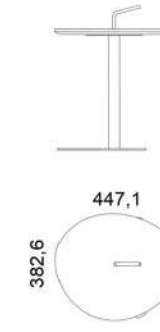

M223 - Side table