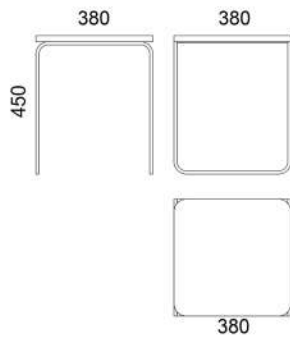

M191B - Side table

SOLID WOOD OPTIONS:

- oak
- walnut
- stained oak

8xSTANDARD, 6xPREMIUM ★  
 p.114  
 Weight net/gross [kg] 5,5/7,3  
 Cardboard box [cm] 41x41x57

M192B - Side table

SOLID WOOD OPTIONS:

- oak
- walnut
- stained oak