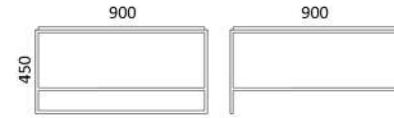

STONE OPTIONS:

- marble
- granite

STEEL COLOUR OPTIONS:

8xSTANDARD, 6xPREMIUM ★

☞ p.114

Weight-M net/gross [kg] 51,8/54,3  
Weight-G net/gross [kg] 55,6/59,1  
Cardboard box [cm] 94x93x39

M271B - Coffee table