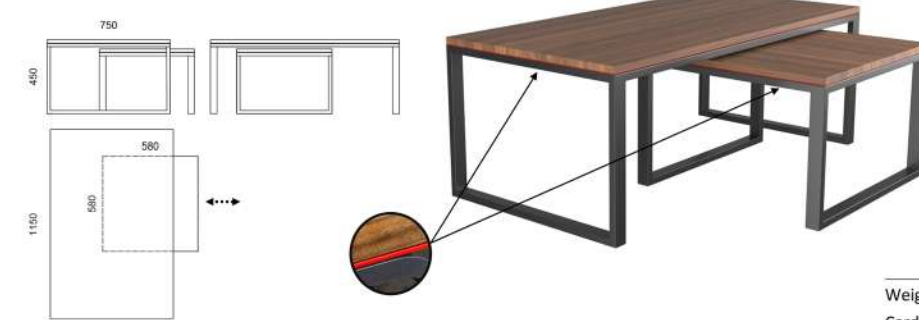

M295B - Coffee table set

PREMIUM FINISHING LINE

SOLID WOOD OPTIONS: STEEL LINE:

oak		+ GOLDEN LINE
walnut		+ RED LINE
stained oak		+ WHITE LINE

STEEL COLOUR OPTIONS:
8xSTANDARD, 6xPREMIUM ★
p.114

Weight net/gross [kg]	34,7/43,5
Cardboard box [cm]	120x80x50