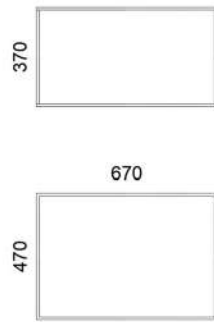

M178B - Coffee table

TEMPERED GLASS OPTIONS:

- transparent glass   
graphite glass

STEEL COLOUR OPTIONS:  
8xSTANDARD, 6xPREMIUM ★

📄 p.114

Weight net/gross [kg] 8,9/11,9  
Cardboard box [cm] 50x70x40

M178C - Coffee table

📄 p.114

Weight-M net/gross [kg] 23,6/26,0  
Weight-G net/gross [kg] 25,2/27,6  
Cardboard box [cm] 50x70x42

M151 - Side table

SOLID WOOD OR COMPACT PLATE

SOLID WOOD OPTIONS: COMPACT PLATE OPTIONS:

- oak blanc cristal   
gris absolu   
noir absolu