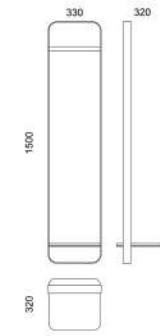

8xSTANDARD, 6xPREMIUM ★

☞ p.114

Weight net/gross [kg]	16,3/21,5
Cardboard box [cm]	72x10x190

M123 - Mirror

SOLID WOOD OPTIONS:

- oak

STEEL COLOUR OPTIONS:

8xSTANDARD, 6xPREMIUM ★

☞ p.114

Weight net/gross [kg]	19,2/22,2
Cardboard box [cm]	62x13x155

RECOMMENDED SET:

M123 + M124B

M124B - Wall hanger

SOLID WOOD OPTIONS:

- oak

STEEL COLOUR OPTIONS:

8xSTANDARD, 6xPREMIUM ★

☞ p.114

Weight net/gross [kg]	11,2/14,2
Cardboard box [cm]	37x35x155

RECOMMENDED SET:

M124B + M123

M124D - Wall hanger

SOLID WOOD OPTIONS:

- oak