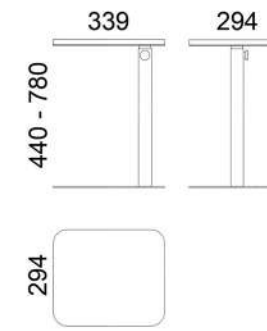

SOLID WOOD OR COMPACT PLATE

1. **SOLID WOOD OPTIONS:** oak, walnut, stained oak
2. **COMPACT PLATE OPTIONS:** blanc cristal, gris absolu, noir absolu

STEEL COLOUR OPTIONS: 8xSTANDARD, 6xPREMIUM ★
p.114
Weight net/gross [kg] 7,0/8,3
Cardboard box [cm] 33x37x48