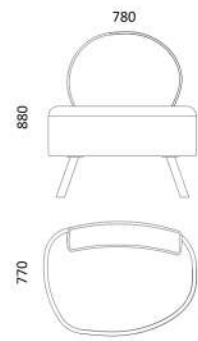

M276 - Armchair