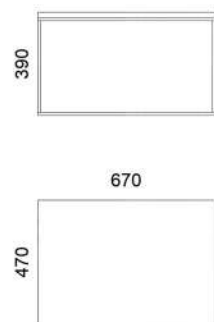

M178D - Coffee table