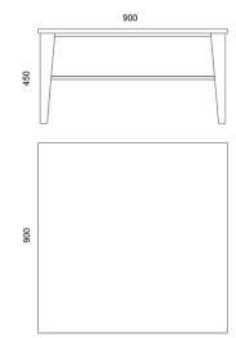

STEEL COLOUR OPTIONS:

8xSTANDARD, 6xPREMIUM ★

☞ p.114

Weight net/gross [kg] 41,0/47,5  
Cardboard box [cm] 164x84x49

M273B - Coffee table

STONE OPTIONS:

- marble
- granite

STEEL COLOUR OPTIONS: