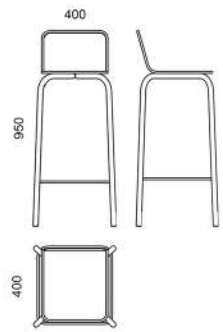

M277 - Stool