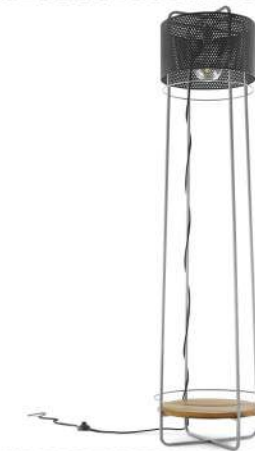

Weight net/gross [kg]	8,3/9,9
Cardboard box [cm]	40x40x51

M252 - Coffee table/Flowerbed

SOLID WOOD OPTIONS:

- oak

STEEL COLOUR OPTIONS:

Weight net/gross [kg]	15,6/17,9
Cardboard box [cm]	60x60x56

M187B - Electric floor lamp