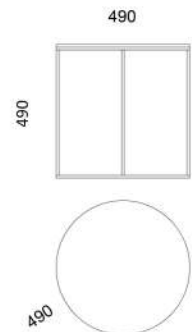

M179A - Side table

SOLID WOOD OPTIONS:

- oak
- walnut
- stained oak

STEEL COLOUR OPTIONS:

Weight net/gross [kg]	5,5/8,5
Cardboard box [cm]	45x45x55

M180A - Side table

SOLID WOOD OPTIONS:

- oak
- walnut
- stained oak

STEEL COLOUR OPTIONS:

Weight net/gross [kg]	7,8/10,3
Cardboard box [cm]	54x54x65

M280A - Side table

COMPACT PLATE OPTIONS:

- blanc cristal
- gris absolu
- noir absolu

STEEL COLOUR OPTIONS:

Weight net/gross [kg]	7,8/10,3
Cardboard box [cm]	52x52x53