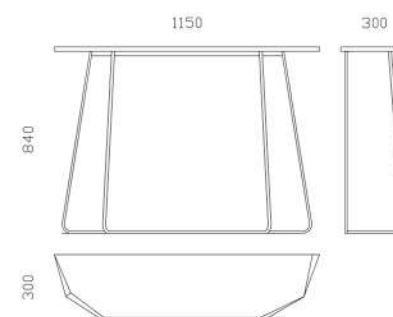

M286 - Console table