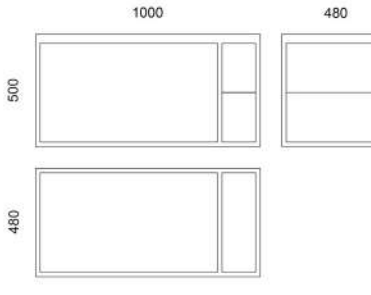

M288C - Coffee table