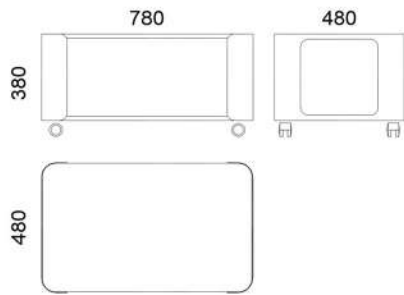

SOLID WOOD OPTIONS:

- oak
- walnut

STEEL COLOUR OPTIONS:

8xSTANDARD, 6xPREMIUM ★

☞ p.114

Weight net/gross [kg]	16,4/18,8
Cardboard box [cm]	48x39x75

M115A - Coffee table

SOLID WOOD OPTIONS:

- oak
- walnut

STEEL COLOUR OPTIONS:

8xSTANDARD, 6xPREMIUM ★

☞ p.114

Weight net/gross [kg]	19,9/22,7
Cardboard box [cm]	82x52x42

M040B - Side table

SOLID WOOD OPTIONS:

- oak
- walnut