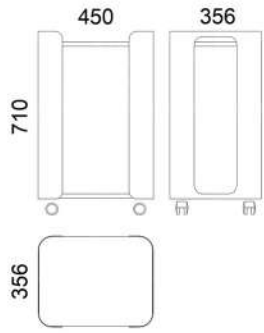

M116A - Trolley side table

SOLID WOOD OPTIONS:

- oak
- walnut

STEEL COLOUR OPTIONS:

8xSTANDARD, 6xPREMIUM ★

☞ p.114

Weight net/gross [kg]	16,4/18,8
Cardboard box [cm]	48x39x75