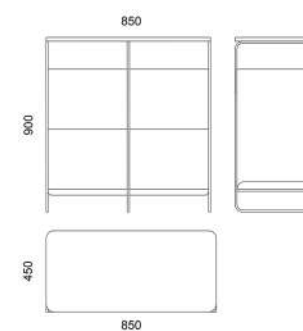

### M275A - Sideboard

**SOLID WOOD OPTIONS:**

oak

**STEEL COLOUR OPTIONS:**

8xSTANDARD, 6xPREMIUM ★

📄 p.114

Weight net/gross [kg] 52,0/56,0

Cardboard box [cm] 89x48x95