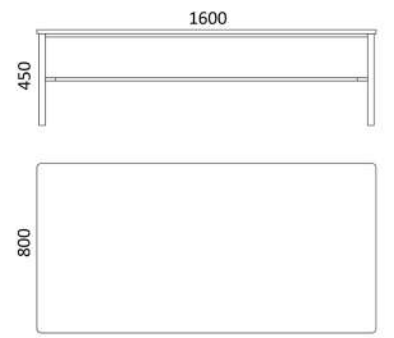

M270B - Coffee table

SOLID WOOD OPTIONS:

- oak
- walnut

STEEL COLOUR OPTIONS:

8xSTANDARD, 6xPREMIUM ★

☞ p.114

Weight net/gross [kg] 38,0/44,5
Cardboard box [cm] 164x84x49