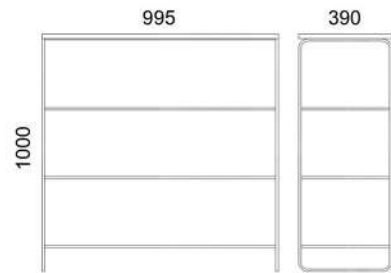

M211B - Bookcase

SOLID WOOD OPTIONS:

oak

STEEL COLOUR OPTIONS:

8xSTANDARD, 6xPREMIUM

p.114

Weight net/gross [kg] 23,4/27,1  
Cardboard box [cm] 104x43x75

M211C - Bookcase