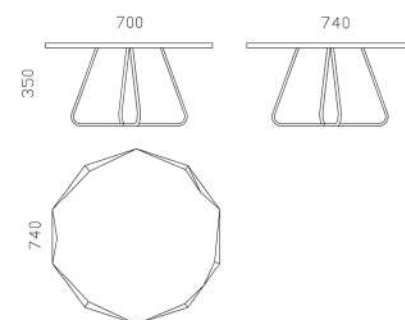

M285A - Coffee table