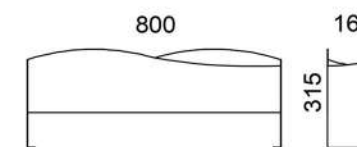

Weight net/gross [kg] 25,4/29,2  
Cardboard box [cm] 87x8x172

M256 - Flowerbed

**STEEL COLOUR OPTIONS:**  
8xSTANDARD, 6xPREMIUM ★  
p.114

Weight net/gross [kg] 6,4/7,6  
Cardboard box [cm] 82x18x34

M214A - Hanger