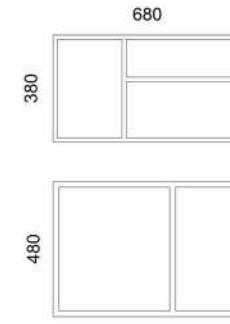

STEEL COLOUR OPTIONS:  
8xSTANDARD, 6xPREMIUM ★

📄 p.114

Weight net/gross [kg] 7,1/9,5  
Cardboard box [cm] 50x70x40

M178D - Coffee table

STONE OPTIONS:

- marble   
granite

STEEL COLOUR OPTIONS:  
8xSTANDARD, 6xPREMIUM ★

📄 p.114

Weight-M net/gross [kg] 23,6/26,0  
Weight-G net/gross [kg] 25,2/27,6  
Cardboard box [cm] 50x70x42

M151 - Side table

SOLID WOOD OR COMPACT PLATE

SOLID WOOD OPTIONS: COMPACT PLATE OPTIONS:

- oak blanc cristal   
gris absolu   
noir absolu