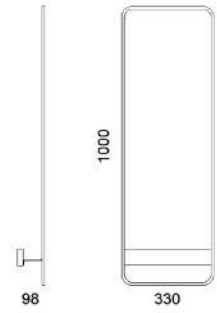

STEEL COLOUR OPTIONS:

8xSTANDARD, 6xPREMIUM

p.114

Weight net/gross [kg] 28,0/31,2  
Cardboard box [cm] 100x48x48

M267A - Mirror

SOLID WOOD OPTIONS:

oak

STEEL COLOUR OPTIONS:  
8xSTANDARD, 6xPREMIUM ★