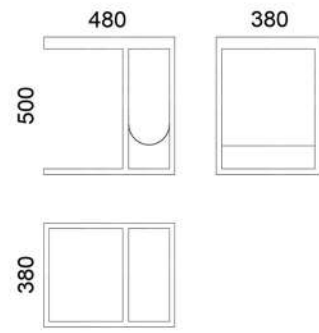

📄 p.114

Weight net/gross [kg] 36,0/53,0  
Cardboard box [cm] 81x54x124

# BUTLER

BUTLER M072A - Side magazine table  
BUTLER M072C - Coffee magazine table

BUTLER M072B - Side magazine table

M072A - Side magazine table

SOLID WOOD OR COMPACT PLATE

SOLID WOOD OPTIONS: COMPACT PLATE OPTIONS: