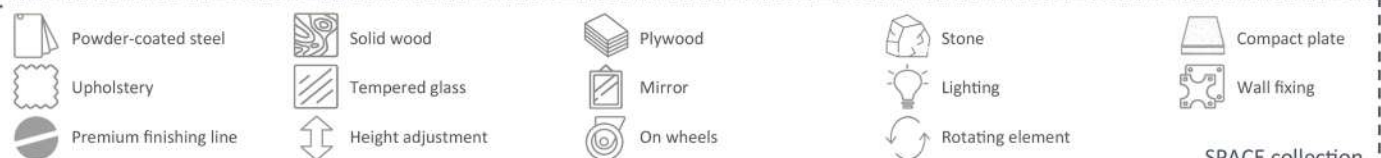

M214A - Hanger

STEEL COLOUR OPTIONS:
8xSTANDARD, 6xPREMIUM ★
p.114

Weight net/gross [kg]	0,2/0,4
Cardboard box [cm]	15x13x11

M214B - Hanger

STEEL COLOUR OPTIONS:
8xSTANDARD, 6xPREMIUM ★
p.114

Weight net/gross [kg]	0,3/0,5
Cardboard box [cm]	19x15x13

M214C - Hanger

STEEL COLOUR OPTIONS:
8xSTANDARD, 6xPREMIUM ★
p.114

Weight net/gross [kg]	0,4/0,6
Cardboard box [cm]	22x18x15

M239B - Hanger

SOLID WOOD OPTIONS:

- oak
- walnut
- stained oak

STAINLESS STEEL HOOK Ø8

Weight net/gross [kg]	0,3/0,6
Cardboard box [cm]	48x4x22

M190A - Mirror

Weight net/gross [kg]	2,3/2,9
Cardboard box [cm]	48x6x42

M190B - Mirror

Weight net/gross [kg]	3,2/4,4
Cardboard box [cm]	49x6x78

M190C - Mirror

Weight net/gross [kg]	5,2/6,7
Cardboard box [cm]	70x6x84