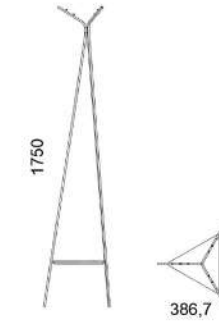

M188 - Standing hanger