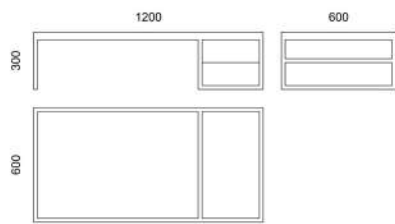

M289A - Coffee table