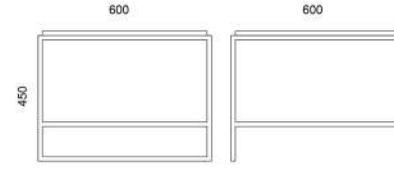

M271A - Coffee table