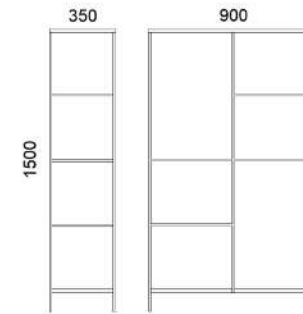

M266B - Bookcase