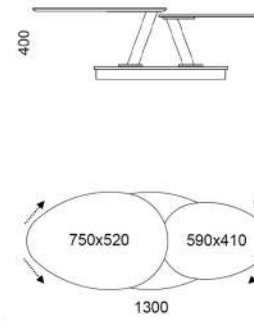

M253A - Coffee table