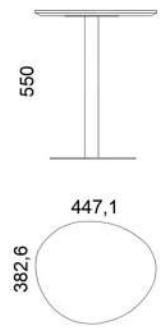

M186A - Side table