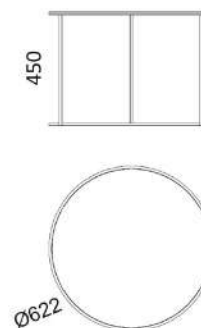

STONE OPTIONS:

- marble
- granite

STEEL COLOUR OPTIONS:
8xSTANDARD, 6xPREMIUM ★

☞ p.114

Weight-M net/gross [kg]	25,8/29,0
Weight-G net/gross [kg]	27,6/30,8
Cardboard box [cm]	65x65x48

RECOMMENDED SET:

15

Powder-coated steel	Solid wood	Plywood	Stone	Compact plate
Upholstery	Tempered glass	Mirror	Lighting	Wall fixing
Premium finishing line	Height adjustment	On wheels	Rotating element