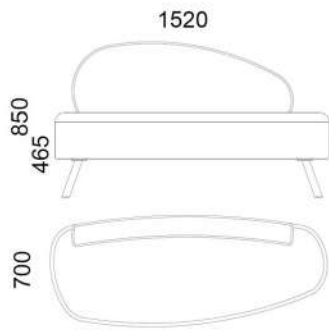

M254 - Small sofa