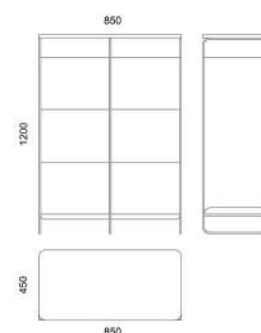

### M275A - Sideboard

**SOLID WOOD OPTIONS:**

oak

**STEEL COLOUR OPTIONS:**

8xSTANDARD, 6xPREMIUM ★

📄 p.114

Weight net/gross [kg] 52,0/56,0

Cardboard box [cm] 89x48x95

### M275E - Sideboard

**SOLID WOOD OPTIONS:**

oak

**STEEL COLOUR OPTIONS:**

8xSTANDARD, 6xPREMIUM ★

📄 p.114

Weight net/gross [kg] 43,0/47,0

Cardboard box [cm] 48x46x125

### M275D - Sideboard

**SOLID WOOD OPTIONS:**

oak

**STEEL COLOUR OPTIONS:**

8xSTANDARD, 6xPREMIUM ★

📄 p.114

Weight net/gross [kg] 67,0/72,0

Cardboard box [cm] 48x89x125