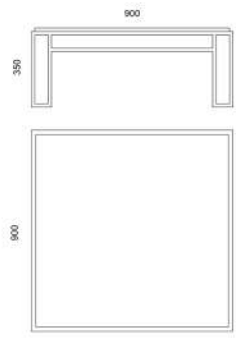

M271A - Coffee table

SOLID WOOD OPTIONS:

- oak
- stained oak

STEEL COLOUR OPTIONS:

8xSTANDARD, 6xPREMIUM ★

☞ p.114

Weight net/gross [kg] 14,1/17,6  
Cardboard box [cm] 64x63x49

M272B - Coffee table