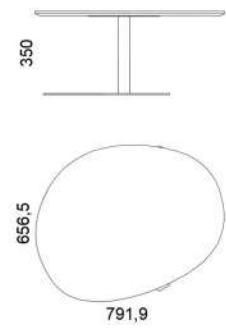

M185C - Coffee table/Side table