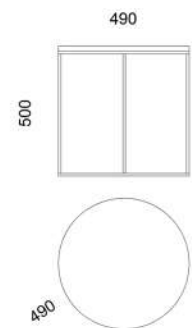

M280B - Side table