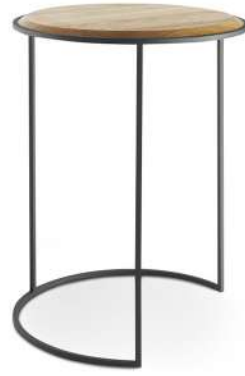

M179A - Side table