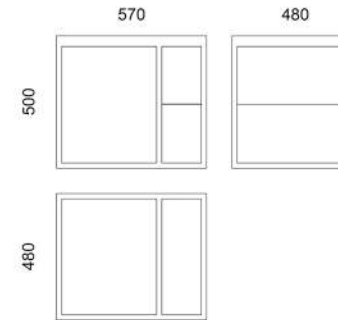

Weight net/gross [kg] 16,4/19,5  
Cardboard box [cm] 105x52x54

M289A - Coffee table

SOLID WOOD OR COMPACT PLATE

SOLID WOOD OPTIONS: COMPACT PLATE OPTIONS:

oak blanc cristal   
gris absolu   
noir absolu

STEEL COLOUR OPTIONS:  
8xSTANDARD, 6xPREMIUM ★  
p.114

Weight net/gross [kg] 18,0/21,5  
Cardboard box [cm] 125x64x34

M288A - Side table

SOLID WOOD OR COMPACT PLATE

SOLID WOOD OPTIONS: COMPACT PLATE OPTIONS:

oak blanc cristal   
gris absolu   
noir absolu

STEEL COLOUR OPTIONS:  
8xSTANDARD, 6xPREMIUM ★  
p.114

Weight net/gross [kg] 8,8/10,7  
Cardboard box [cm] 52x42x54

M288B - Side table

SOLID WOOD OR COMPACT PLATE

SOLID WOOD OPTIONS: COMPACT PLATE OPTIONS:

oak blanc cristal   
gris absolu   
noir absolu

STEEL COLOUR OPTIONS:  
8xSTANDARD, 6xPREMIUM ★  
p.114