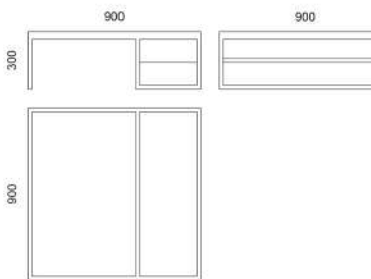

M289B - Coffee table

SOLID WOOD OR COMPACT PLATE

SOLID WOOD OPTIONS: COMPACT PLATE OPTIONS:

oak blanc cristal
gris absolu
noir absolu

STEEL COLOUR OPTIONS:
8xSTANDARD, 6xPREMIUM ★
p.114

Weight net/gross [kg] 19,1/22,1
Cardboard box [cm] 95x95x35