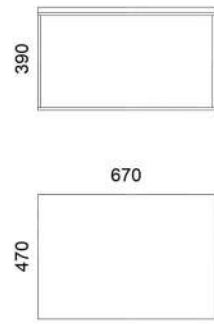

M178A - Coffee table

SOLID WOOD OR COMPACT PLATE