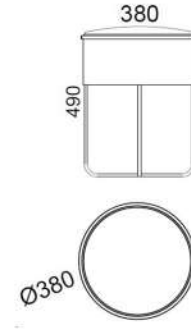

STEEL COLOUR OPTIONS:

Weight net/gross [kg]	7,8/10,3
Cardboard box [cm]	54x54x65

M280A - Side table

COMPACT PLATE OPTIONS:

- blanc cristal
- gris absolu
- noir absolu

STEEL COLOUR OPTIONS:

Weight net/gross [kg]	7,8/10,3
Cardboard box [cm]	52x52x53

M280B - Side table

STONE OPTIONS:

- marble
- granite

STEEL COLOUR OPTIONS:

Weight-M net/gross [kg]	17,8/21,0
Weight-G net/gross [kg]	19,0/22,2
Cardboard box [cm]	52x52x53

M251 - Pouf/Side table/Flowerbed

SOLID WOOD + UPHOLSTERY OPTIONS: