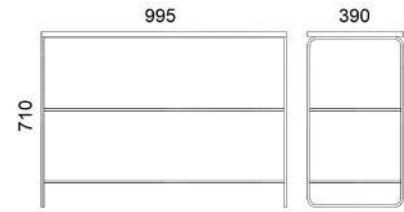

M211B - Bookcase