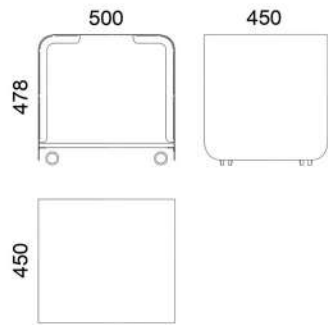

- oak
- walnut

STEEL COLOUR OPTIONS:

8xSTANDARD, 6xPREMIUM ★

☞ p.114

Weight net/gross [kg]	19,9/22,7
Cardboard box [cm]	82x52x42

M040B - Side table

SOLID WOOD OPTIONS:

- oak
- walnut

STEEL COLOUR OPTIONS:

8xSTANDARD, 6xPREMIUM ★

☞ p.114

Weight net/gross [kg]	13,6/16,0
Cardboard box [cm]	54x48x52

M110B - Wall hanger & shelves for shoes

SOLID WOOD OPTIONS:

- oak

STEEL COLOUR OPTIONS: