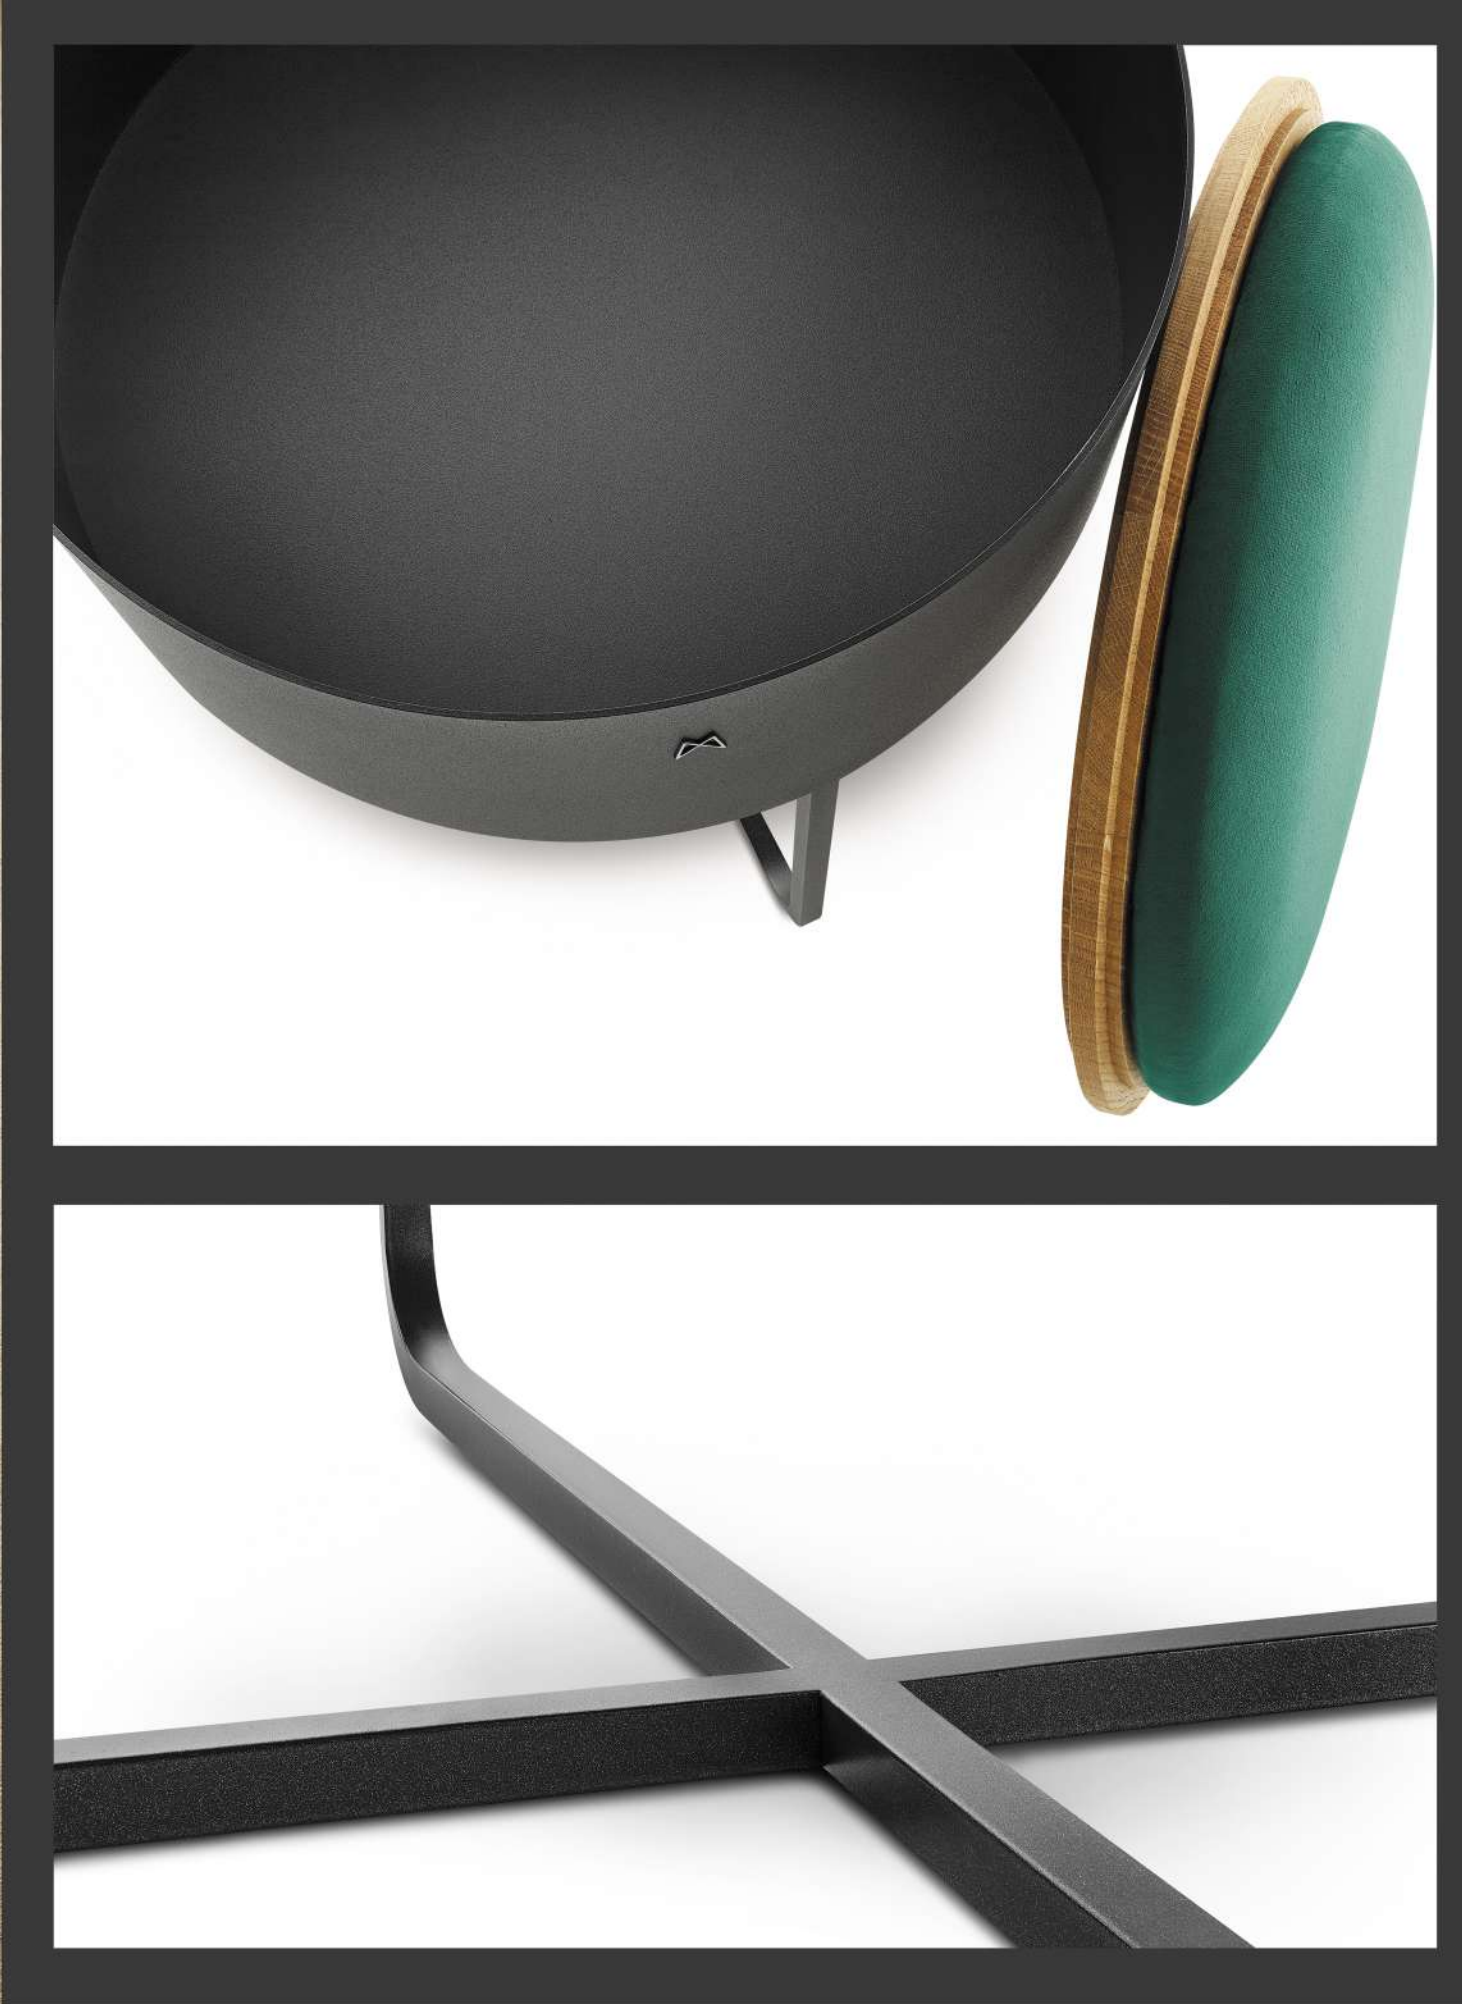

## 114-116 Options

114	Powder coated steel
115	Top surfaces
116	Upholstery fabrics

All My Modern Home furniture  
is 100% produced in European Union.  
Our manufacturing company  
is based in Poland.

ACAN M187B - Electric floor lamp  
ACAN M231 - Pouf  
ACAN M179A - Side table  
ACAN M266B - Bookcase