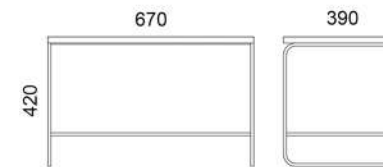

M292 - Hallway bench

UPHOLSTERY OPTIONS:

wool felt PISTACHIO
wool felt LAGOON

STEEL COLOUR OPTIONS:
8xSTANDARD, 6xPREMIUM ★

GF p.114

Weight net/gross [kg] 9,7/12,7
Cardboard box [cm] 71x42x45