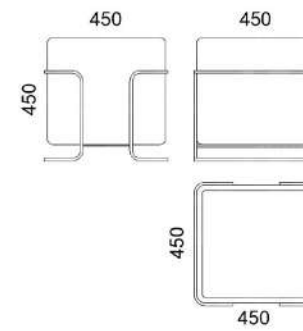

M211B - Bookcase

SOLID WOOD OPTIONS:

oak

STEEL COLOUR OPTIONS:

8xSTANDARD, 6xPREMIUM

p.114

Weight net/gross [kg] 23,4/27,1
Cardboard box [cm] 104x43x75

M211C - Bookcase

SOLID WOOD OPTIONS:

oak

STEEL COLOUR OPTIONS:

8xSTANDARD, 6xPREMIUM

p.114

Weight net/gross [kg] 33,0/37,2
Cardboard box [cm] 104x43x105

M210E - Bookcase

SOLID WOOD OPTIONS:

oak

STEEL COLOUR OPTIONS:

8xSTANDARD, 6xPREMIUM

p.114

Weight net/gross [kg] 34,2/39,3
Cardboard box [cm] 70x43x163

M210F - Bookcase

SOLID WOOD OPTIONS:

oak

STEEL COLOUR OPTIONS:

8xSTANDARD, 6xPREMIUM

p.114

Weight net/gross [kg] 39,0/44,8
Cardboard box [cm] 70x43x192

M209B - Hallway bench

SOLID WOOD + UPHOLSTERY OPTIONS:

	OPTION 1:	OPTION 2:
oak + bouclé	WHITE 03	
oak + emoji	MOSAIC 04	SILVER 31
oak + persempra	401	407
oak + velvet	FRENCH 674 PIANO	
oak + wool	INDIGO 14	GRAY 02
oak + hamilton	2803	2820

STEEL COLOUR OPTIONS:

8xSTANDARD, 6xPREMIUM

p.114

Weight net/gross [kg] 20,3/23,3
Cardboard box [cm] 104x42x52

M210A - Hallway bench

SOLID WOOD OPTIONS:

oak

STEEL COLOUR OPTIONS:

8xSTANDARD, 6xPREMIUM

p.114

Weight net/gross [kg] 10,5/12,7
Cardboard box [cm] 70x43x46

M207 - Pouf

UPHOLSTERY OPTIONS:

	OPTION 1:	OPTION 2:
bouclé	WHITE 03	
emoji	MOSAIC 04	SILVER 31
persempra	401	407
velvet	FRENCH 674 PIANO	
wool	INDIGO 14	GRAY 02
hamilton	2803	2820

STEEL COLOUR OPTIONS:

8xSTANDARD, 6xPREMIUM

p.114

Weight net/gross [kg] 17,3/19,3
Cardboard box [cm] 48x48x48

M208 - Pouf

UPHOLSTERY OPTIONS:

	OPTION 1:	OPTION 2:
bouclé	WHITE 03	
emoji	MOSAIC 04	SILVER 31
persempra	401	407
velvet	FRENCH 674 PIANO	
wool	INDIGO 14	GRAY 02
hamilton	2803	2820

STEEL COLOUR OPTIONS:

8xSTANDARD, 6xPREMIUM

p.114

Weight net/gross [kg] 28,0/31,2
Cardboard box [cm] 100x48x48