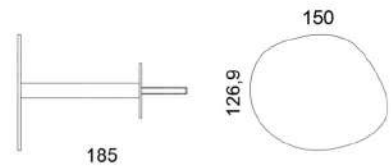

M214C - Hanger