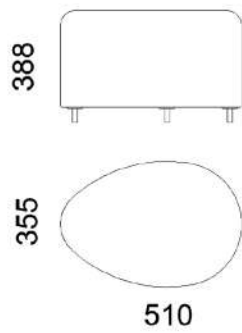

M255A - Pouf