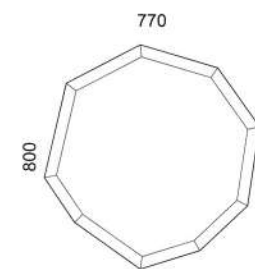

FERRO collection

M284 - Mirror