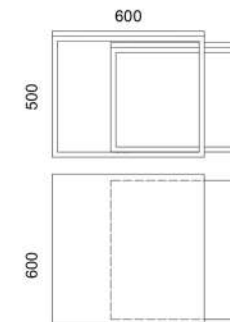

M141A - Coffee table set

SOLID WOOD OR COMPACT PLATE