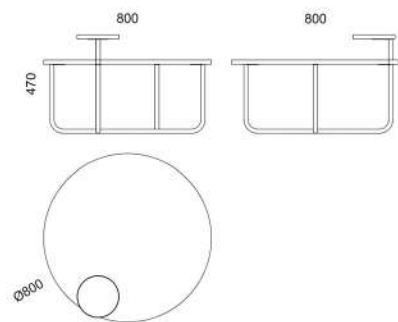

M282A - Coffee table