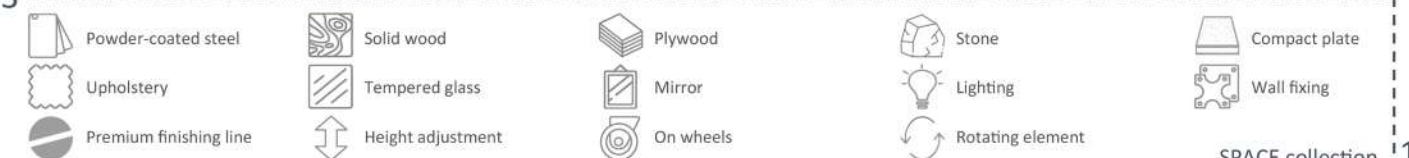

M214A - Hanger

STEEL COLOUR OPTIONS:
8xSTANDARD, 6xPREMIUM ★
p.114

Weight net/gross [kg]	0,2/0,4
Cardboard box [cm]	15x13x11

M214B - Hanger

STEEL COLOUR OPTIONS:
8xSTANDARD, 6xPREMIUM ★
p.114

Weight net/gross [kg]	0,3/0,5
Cardboard box [cm]	19x15x13

M214C - Hanger

STEEL COLOUR OPTIONS:
8xSTANDARD, 6xPREMIUM ★
p.114

Weight net/gross [kg]	0,4/0,6
Cardboard box [cm]	22x18x15

M239B - Hanger

SOLID WOOD OPTIONS:

- oak
- walnut
- stained oak

STAINLESS STEEL HOOK Ø8

Weight net/gross [kg]	0,3/0,6
Cardboard box [cm]	48x4x22

M190A - Mirror

Weight net/gross [kg]	2,3/2,9
Cardboard box [cm]	48x6x42

M190B - Mirror

Weight net/gross [kg]	3,2/4,4
Cardboard box [cm]	49x6x78

M190C - Mirror

Weight net/gross [kg]	5,2/6,7
Cardboard box [cm]	70x6x84