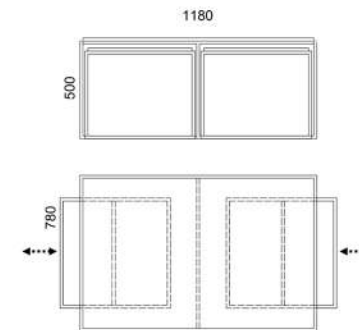

M274A - Coffee table set