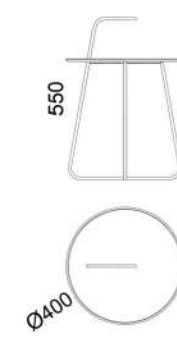

M233 - Side table