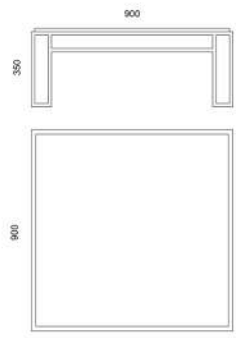

Weight net/gross [kg]	12,7/16,0
Cardboard box [cm]	54x12x116

M272A - Coffee table

SOLID WOOD OPTIONS:

- oak
- stained oak

STEEL COLOUR OPTIONS:

8xSTANDARD, 6xPREMIUM ★

☞ p.114

Weight net/gross [kg] 21,0/25,0  
Cardboard box [cm] 94x93x39