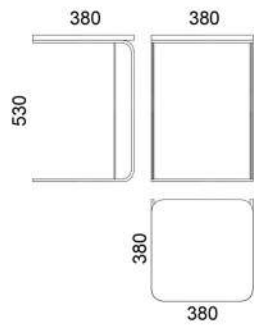

M191B - Side table